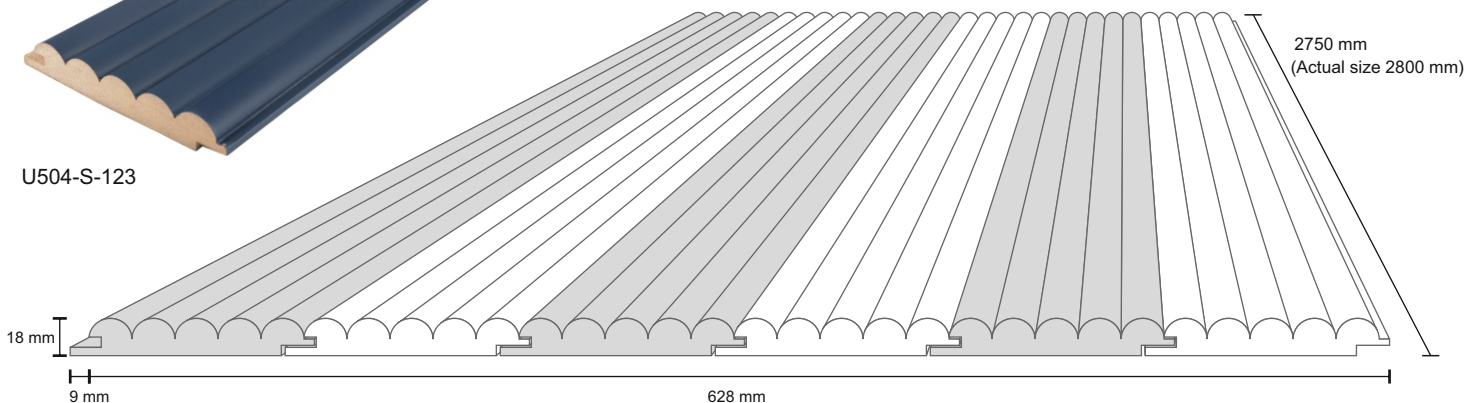

Accessories