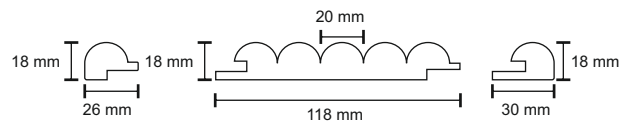

Halcyon Wood Panel - Style 123

Panel width	118 mm	Area coverage	628 mm (w) x 2750 (h) mm = 1.73 square meter
Panel height	2750 mm - after cutting the edges (2800 mm - Actual size available in the box)	Material	Laminated MDF
Thickness	18 mm	Quantity	6 panels in a box
Weight	3.50 kg each panel	Maintenance	Cleaning with wet cloth or mild detergent spray.
Installation	Grab adhesive or mechanical fixation (such as stapler pins, screws or nails) on wall or surface.		
Accessories	Male and female end caps		

Color options

U504-S-123

U222-S-123

U606-S-123

U963-S-123

U504-S-123

Accessories

U504-S-123-M
[ColorCode-Style-Male]

U504-S-123-F
[ColorCode-Style-Female]

U504-S-125-L
[ColorCode-Style-L.Corner]